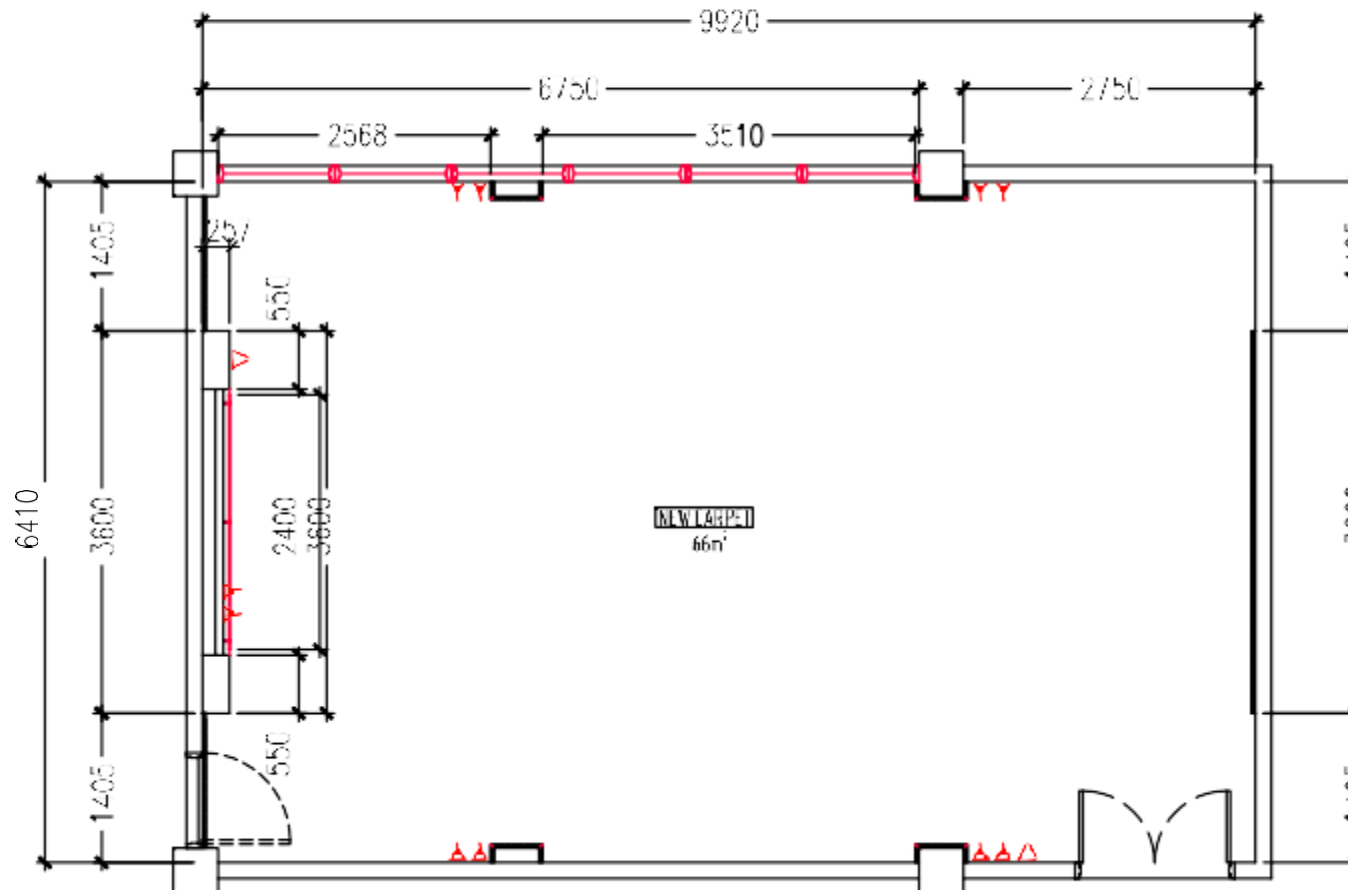

PELAN M&E -bilik mesyuarat-
SKALA 1 : 50

M & E LEGEND

	POWERPOINT	10 unit
	INTERNET	2 unit