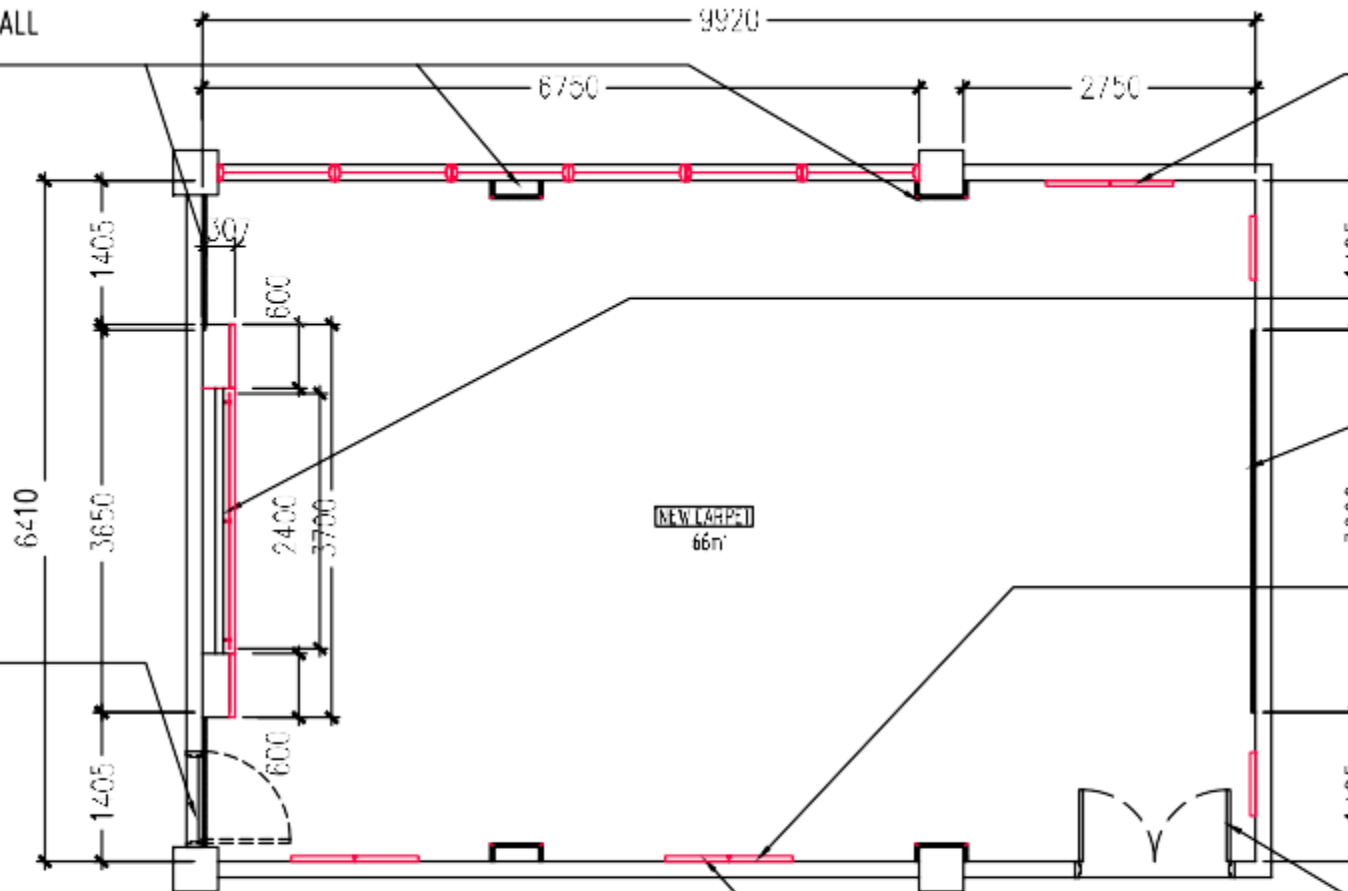

YBhg. DATO' AMIRUL AZIZAN BIN DATO' SRI ABD RAHIM

TARIKH : FEB 2026

SKALA : 1 : 75

NO.LUKISAN : 05

NEW DECORATIVE FLUTED WALL
PANEL TO MANUF'S DETAIL

NEW DECORATIVE DOOR
PANEL TO MANUF'S DETAIL

PELAN LANTAI bilik mesyuarat
SKALA 1 : 50